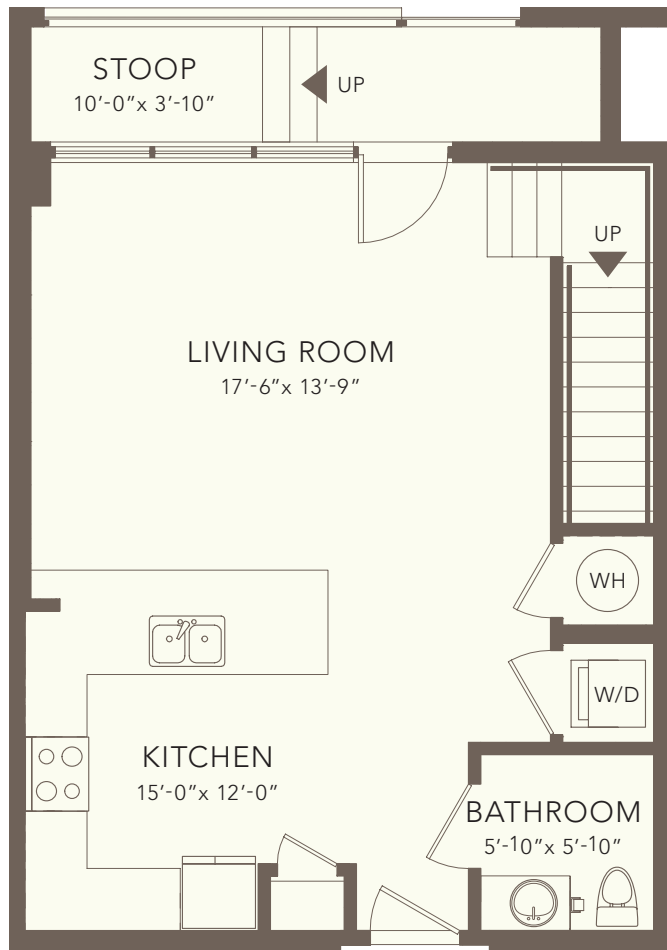

G4

1 BED | 1.5 BATH | INTERIOR 870 SF | EXTERIOR 40 SF | TOTAL 910 SF

THE DALLAS  
ON ELLISTON

NOTES: