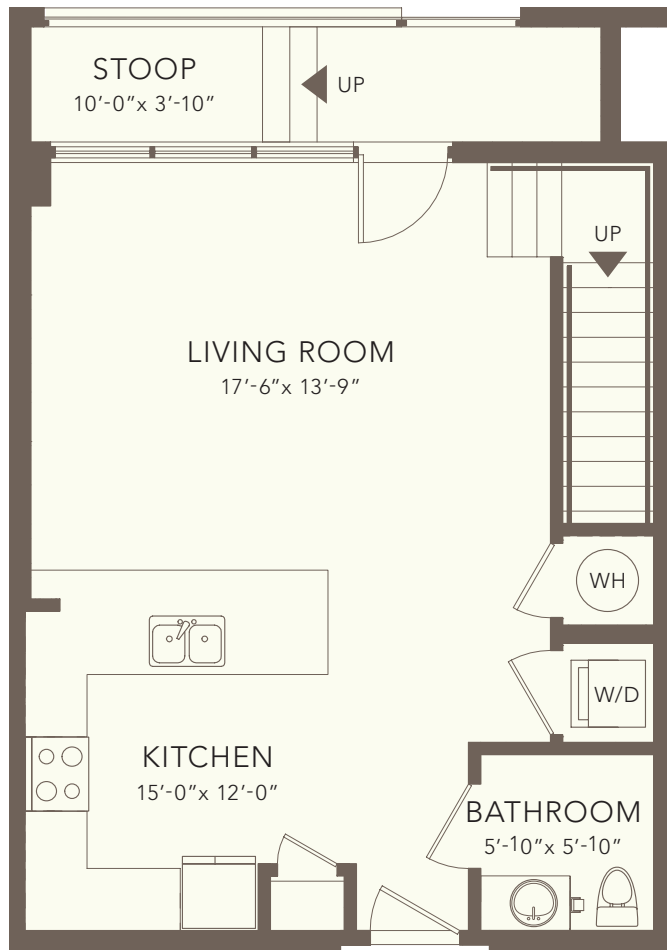

G4

1 BED | 1.5 BATH | INTERIOR 870 SF | EXTERIOR 40 SF | TOTAL 910 SF

THE DALLAS
ON ELLISTON

NOTES: