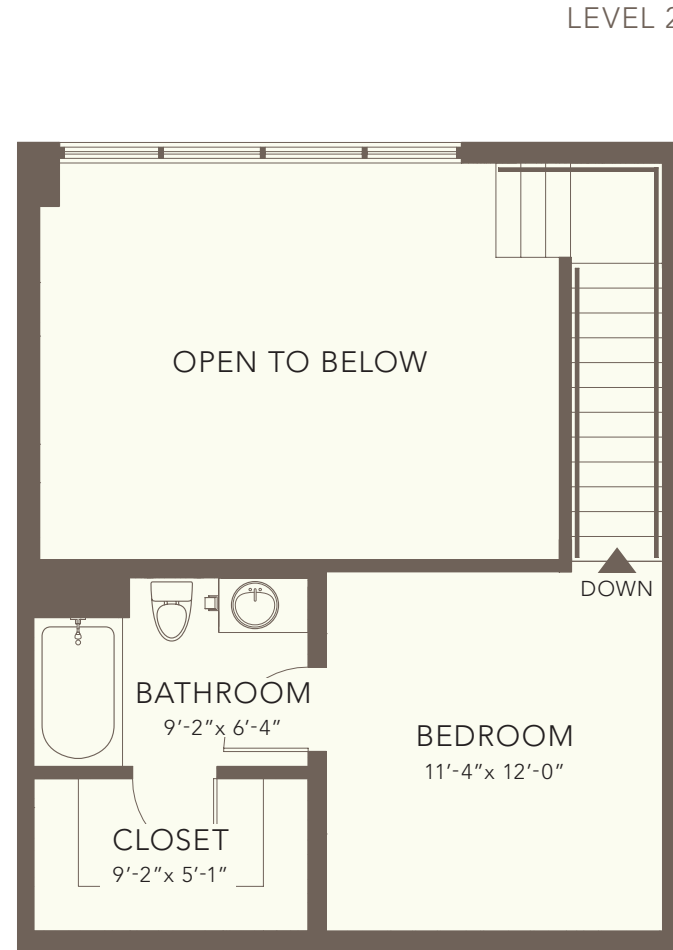

G4

1 BED | 1.5 BATH | INTERIOR 870 SF | EXTERIOR 40 SF | TOTAL 910 SF

THE DALLAS
ON ELLISTON

NOTES: