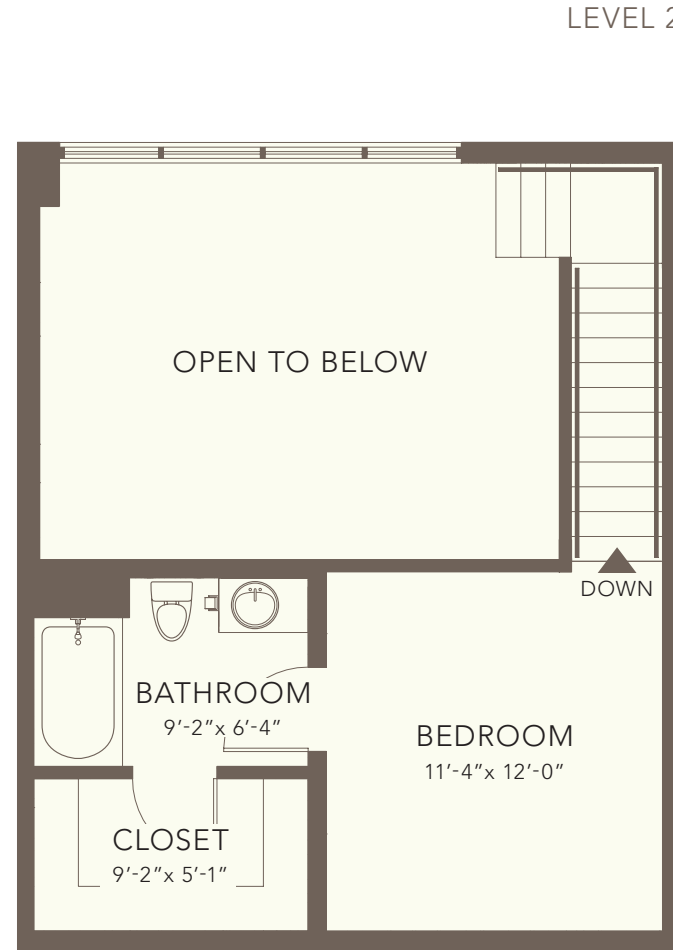

G4

1 BED | 1.5 BATH | INTERIOR 870 SF | EXTERIOR 40 SF | TOTAL 910 SF

THE DALLAS  
ON ELLISTON

NOTES: