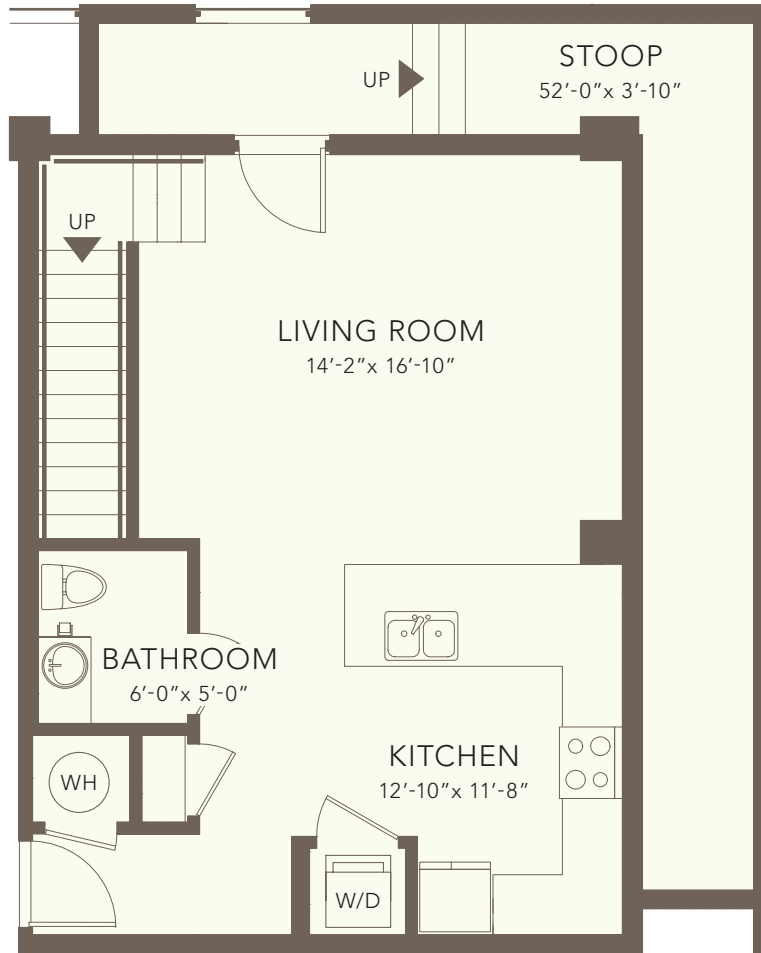

G3

1 BED | 1.5 BATH | INTERIOR 900 SF | EXTERIOR 38 SF | TOTAL 938 SF

THE DALLAS
ON ELLISTON

LEVEL 1

LEVEL 2

NOTES: