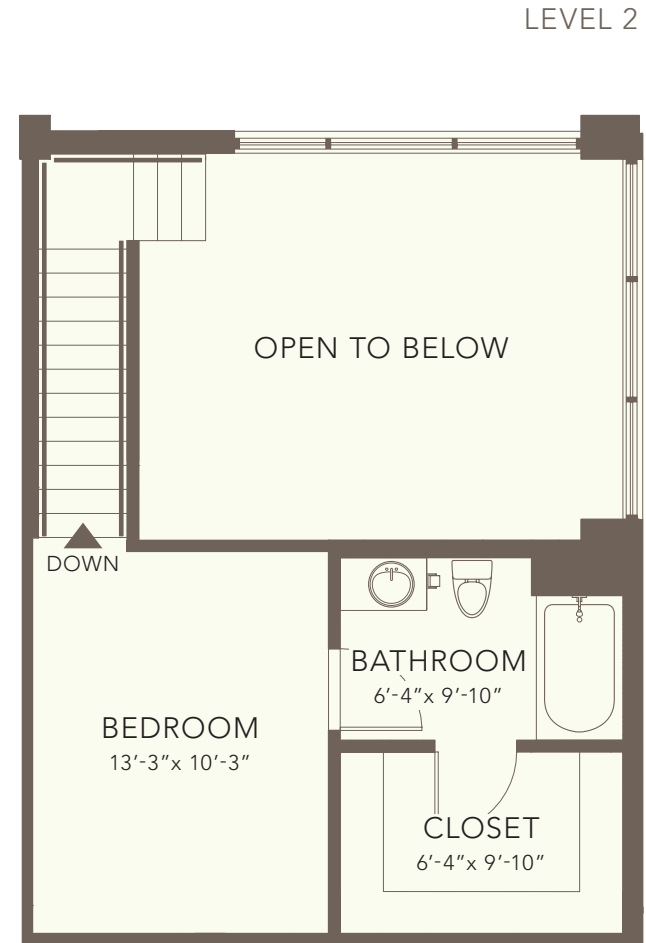

G3

1 BED | 1.5 BATH | INTERIOR 900 SF | EXTERIOR 38 SF | TOTAL 938 SF

THE DALLAS
ON ELLISTON

LEVEL 1

LEVEL 2

NOTES: