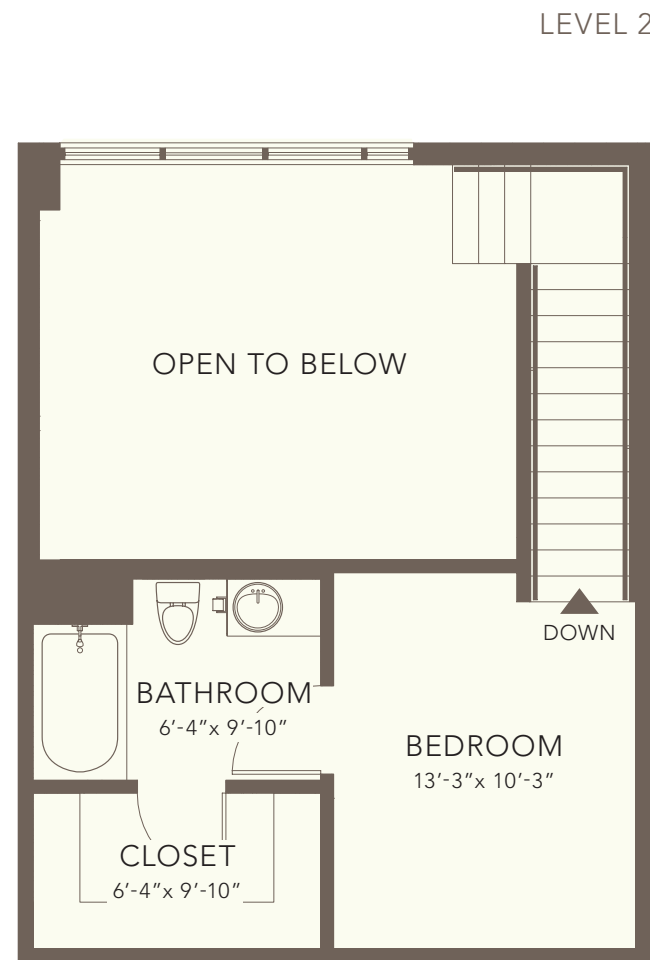

G2

1 BED | 1.5 BATH | INTERIOR 761 SF | EXTERIOR 24 SF | TOTAL 785 SF

THE DALLAS
ON ELLISTON

NOTES: