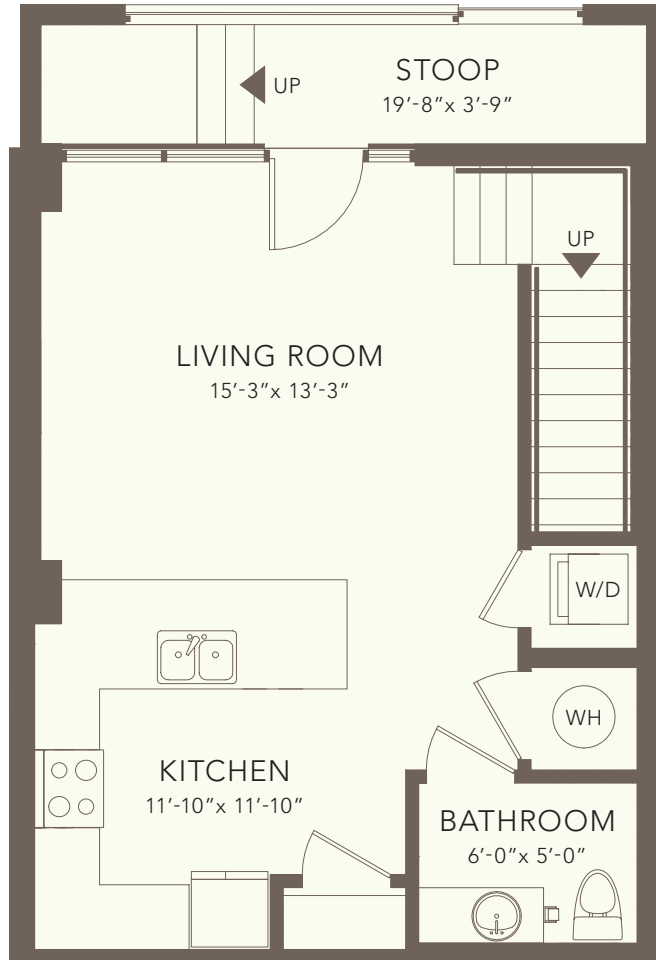

G2

1 BED | 1.5 BATH | INTERIOR 761 SF | EXTERIOR 24 SF | TOTAL 785 SF

THE  
DALLAS  
ON ELLISTON

LEVEL 1

LEVEL 2

NOTES: