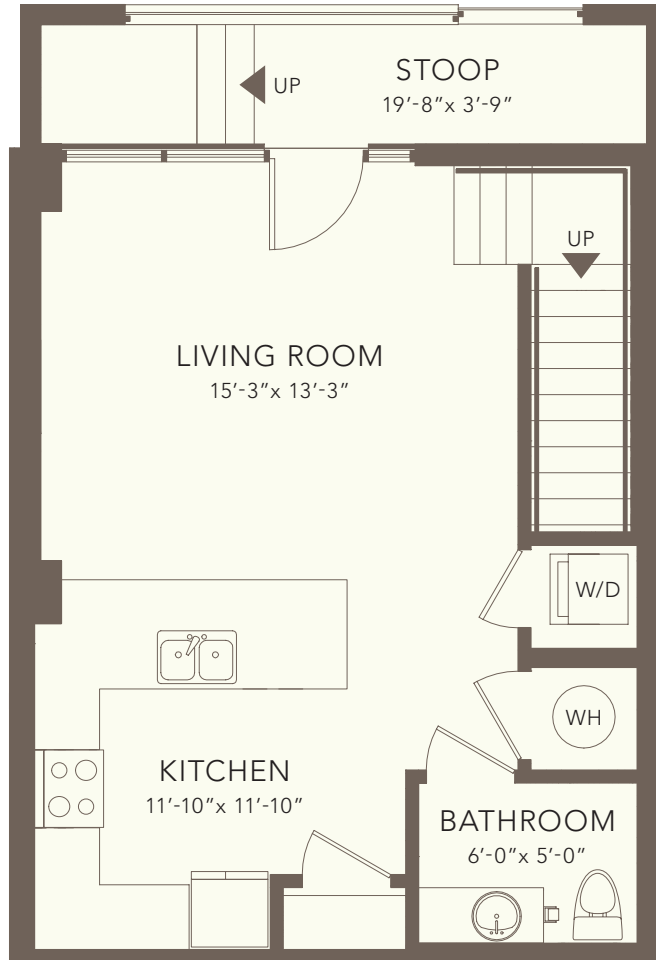

G2

1 BED | 1.5 BATH | INTERIOR 761 SF | EXTERIOR 24 SF | TOTAL 785 SF

THE DALLAS
ON ELLISTON

NOTES: