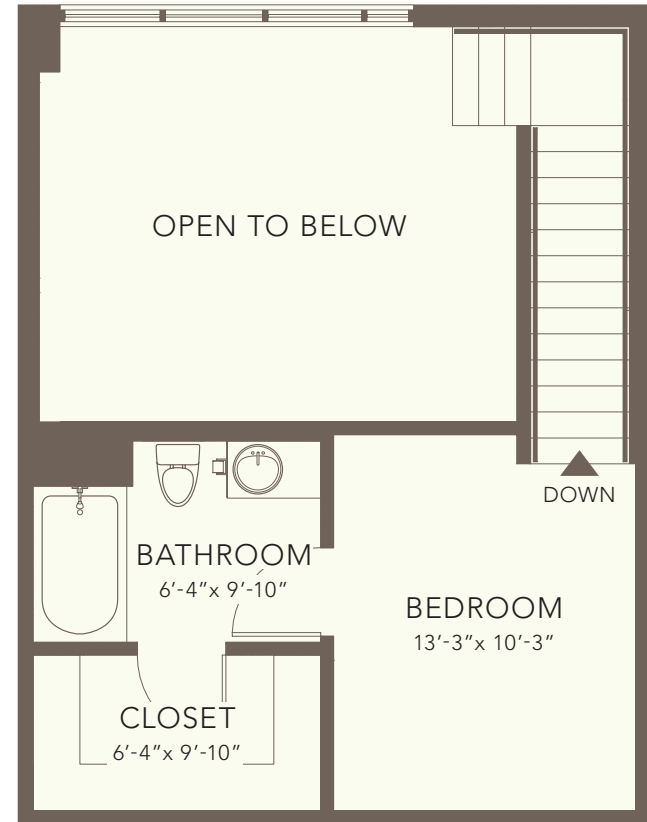

G2

1 BED | 1.5 BATH | INTERIOR 761 SF | EXTERIOR 24 SF | TOTAL 785 SF

THE  
DALLAS  
ON ELLISTON

LEVEL 1

LEVEL 2

NOTES: