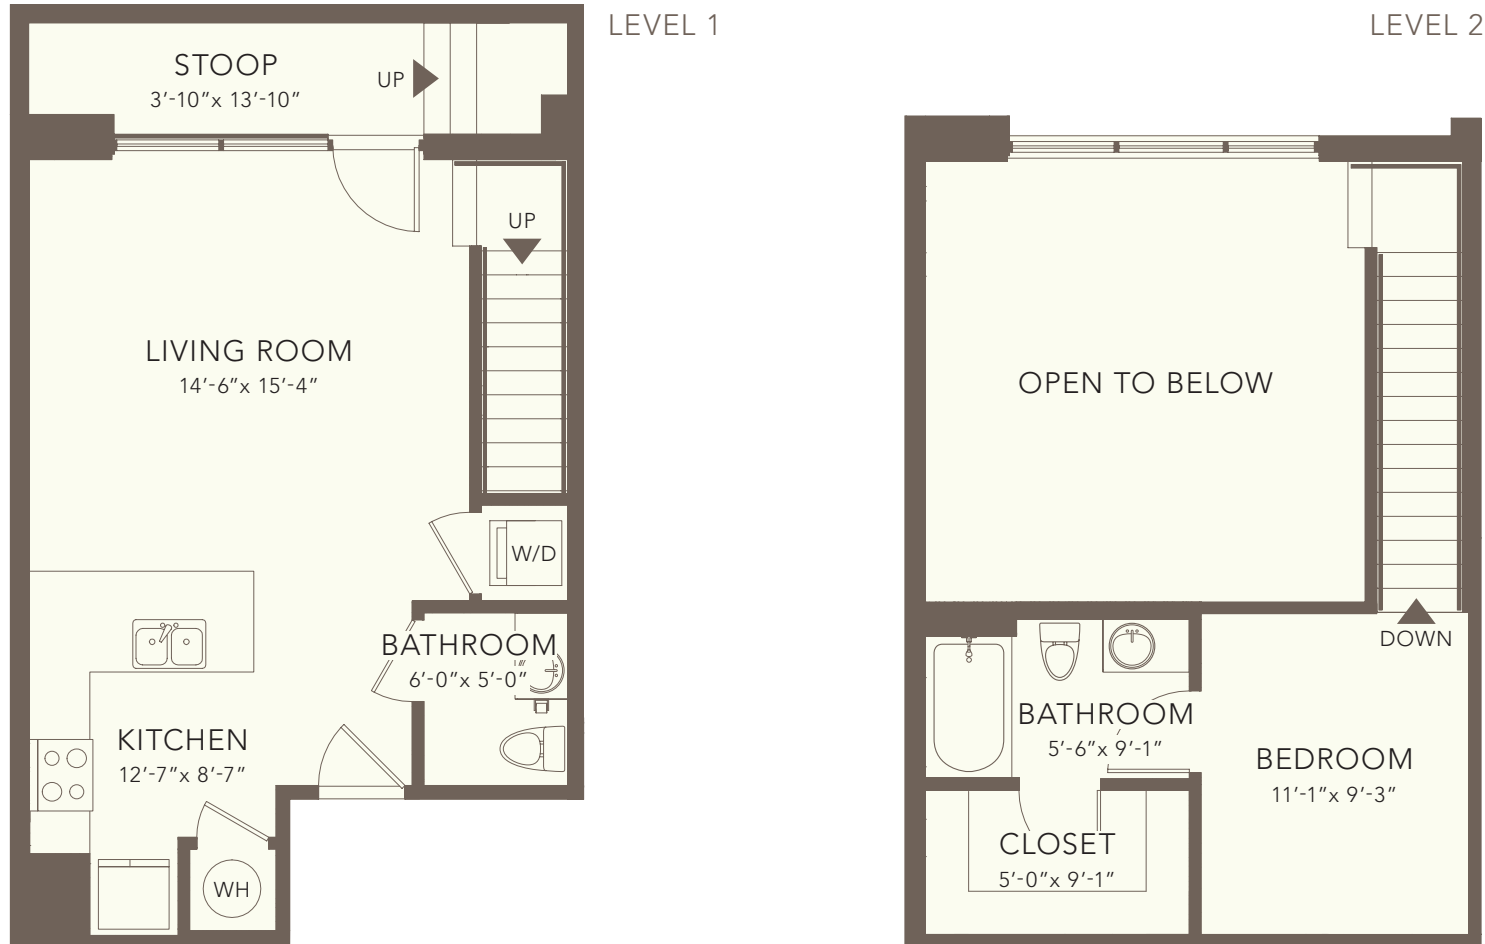

G1

1 BED | 1.5 BATH | INTERIOR 730 SF | EXTERIOR 24 SF | TOTAL 754 SF

THE  
DALLAS  
ON ELLISTON

NOTES: