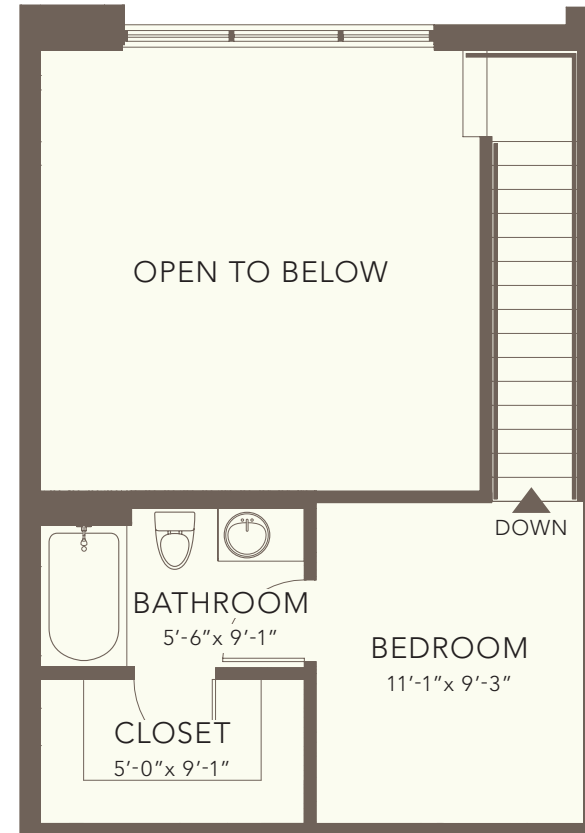

G1

1 BED | 1.5 BATH | INTERIOR 730 SF | EXTERIOR 24 SF | TOTAL 754 SF

THE
DALLAS
ON ELLISTON

LEVEL 1

LEVEL 2

NOTES: