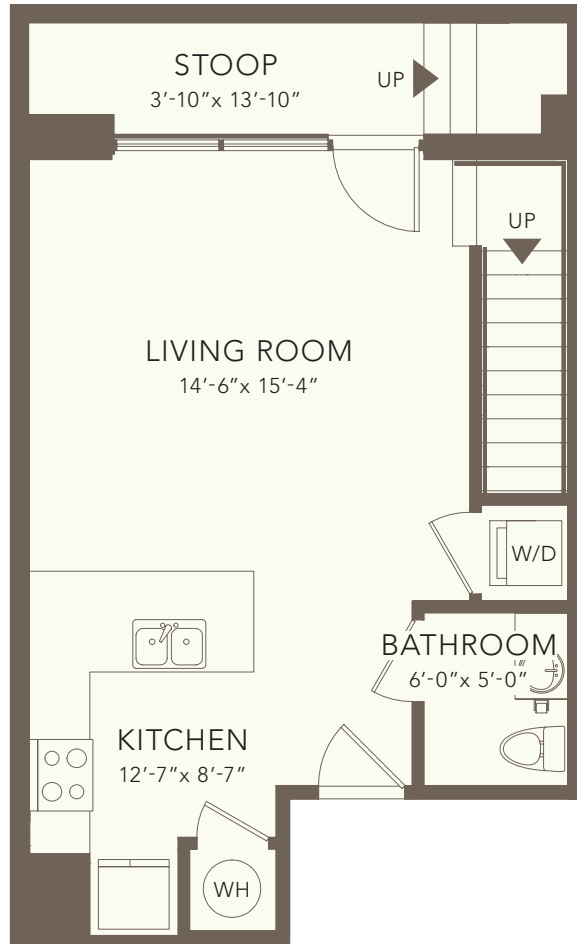

G1

1 BED | 1.5 BATH | INTERIOR 730 SF | EXTERIOR 24 SF | TOTAL 754 SF

THE
DALLAS
ON ELLISTON

LEVEL 1

LEVEL 2

NOTES: