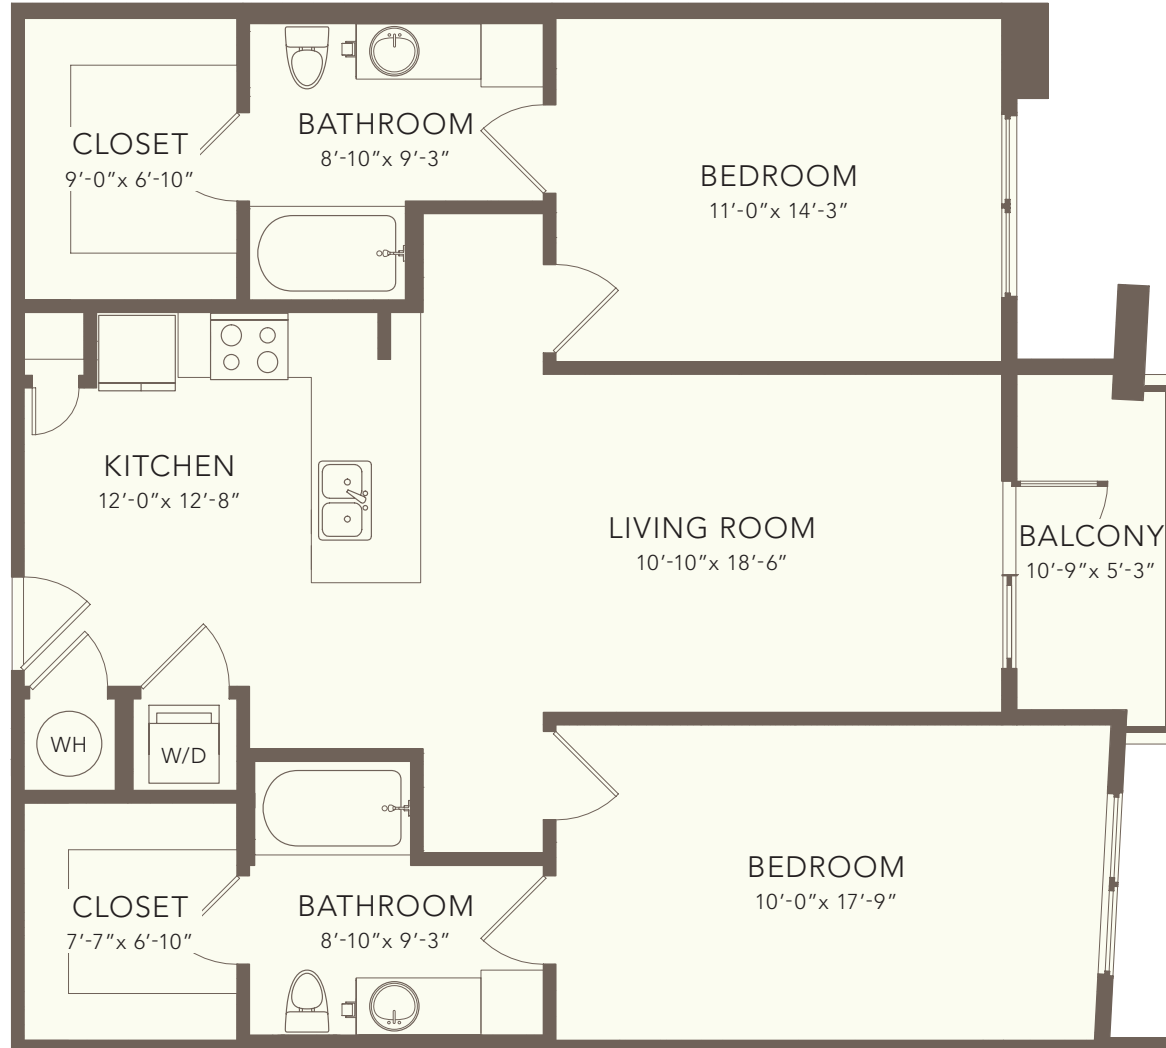

B6

2 BED | 2 BATH | INTERIOR 1,104 SF | EXTERIOR 56 SF | TOTAL 1,160 SF

THE
DALLAS
ON ELLISTON

NOTES: