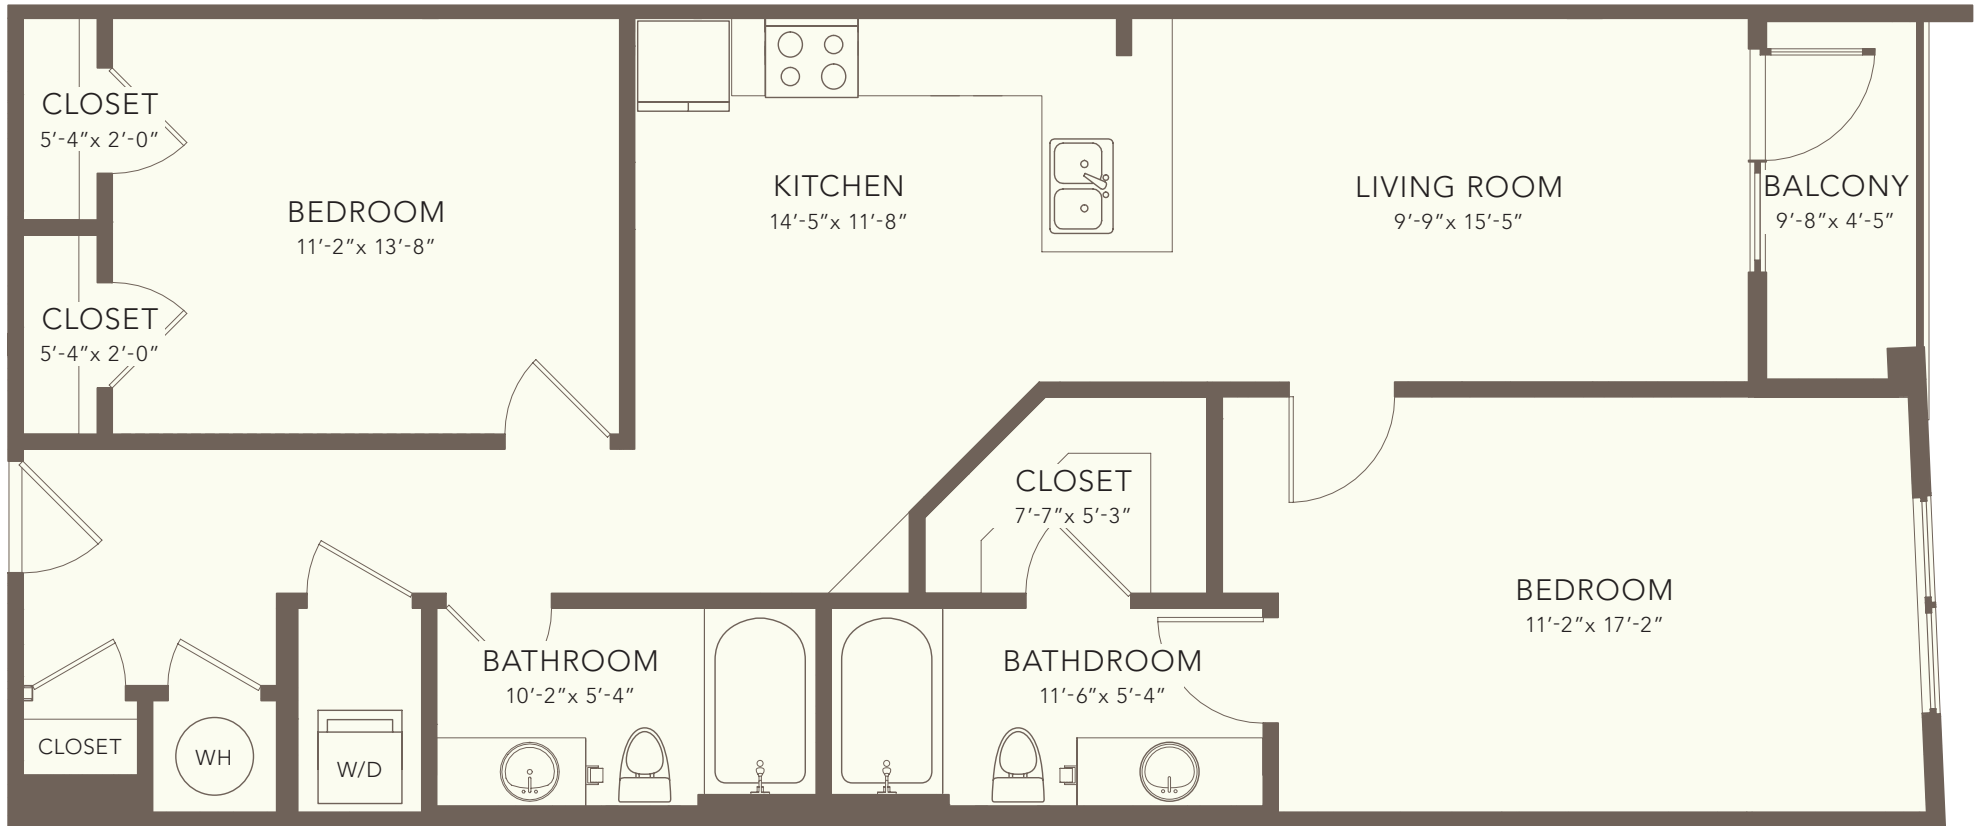

B5

2 BED | 2 BATH | INTERIOR 1,088 SF | EXTERIOR 46 SF | TOTAL 1,134 SF

*THE*  
**DALLAS**  
ON ELLISTON

NOTES: