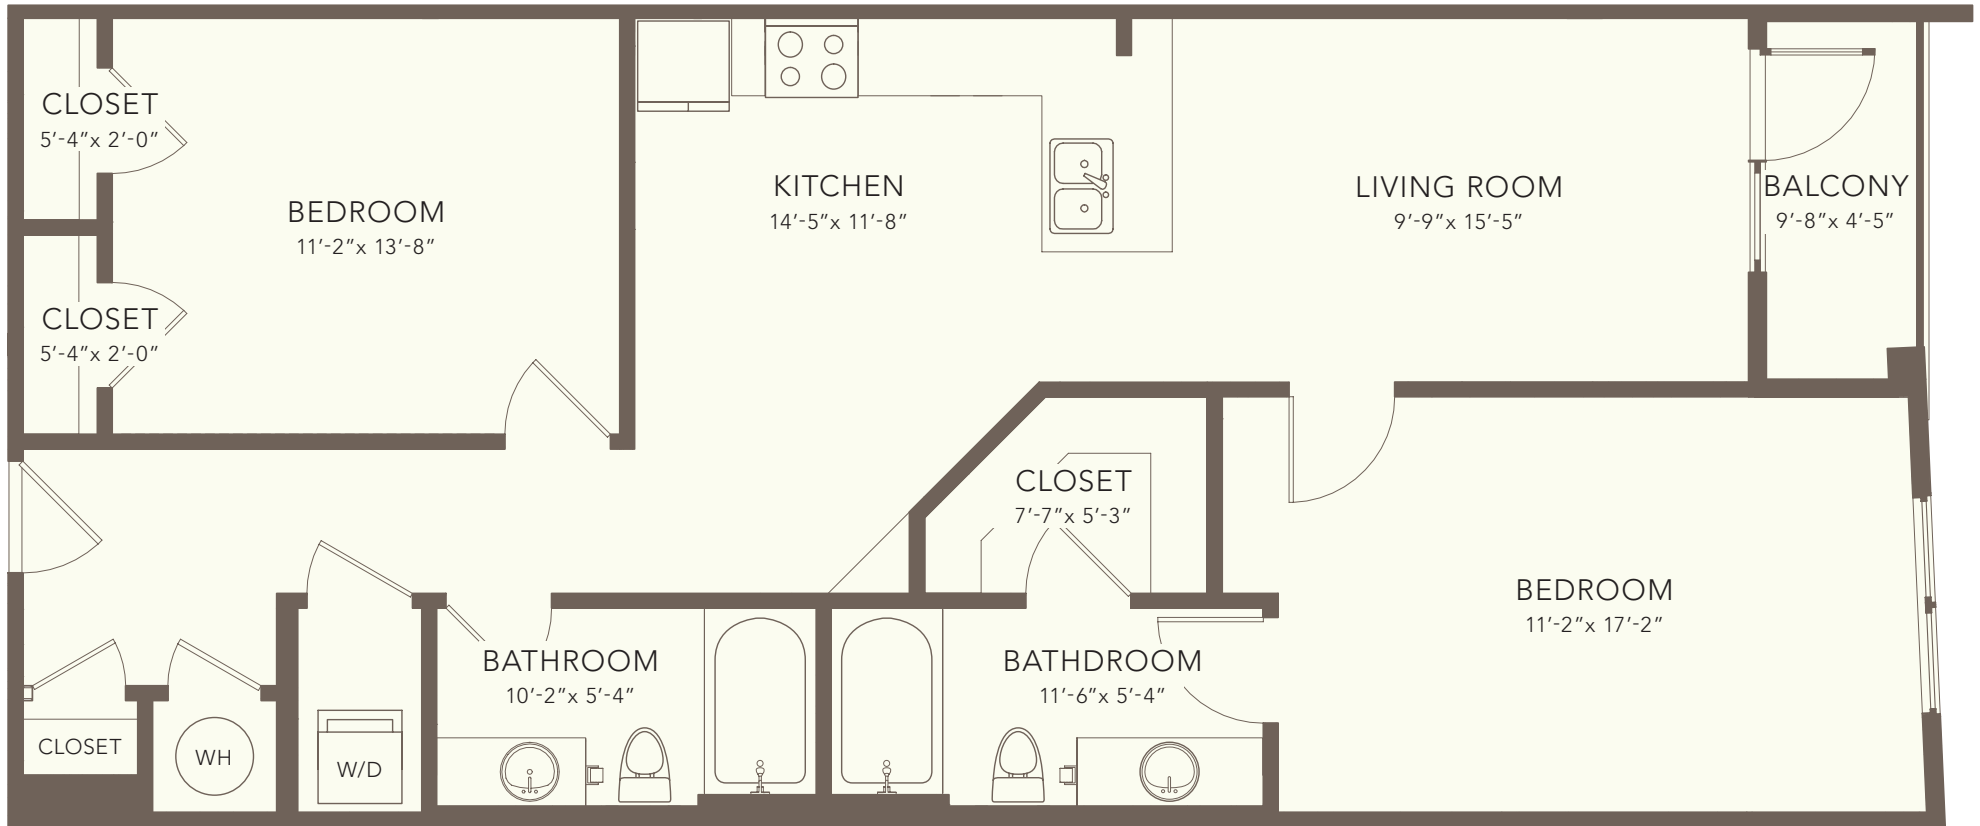

B5

2 BED | 2 BATH | INTERIOR 1,088 SF | EXTERIOR 46 SF | TOTAL 1,134 SF

THE
DALLAS
ON ELLISTON

NOTES: