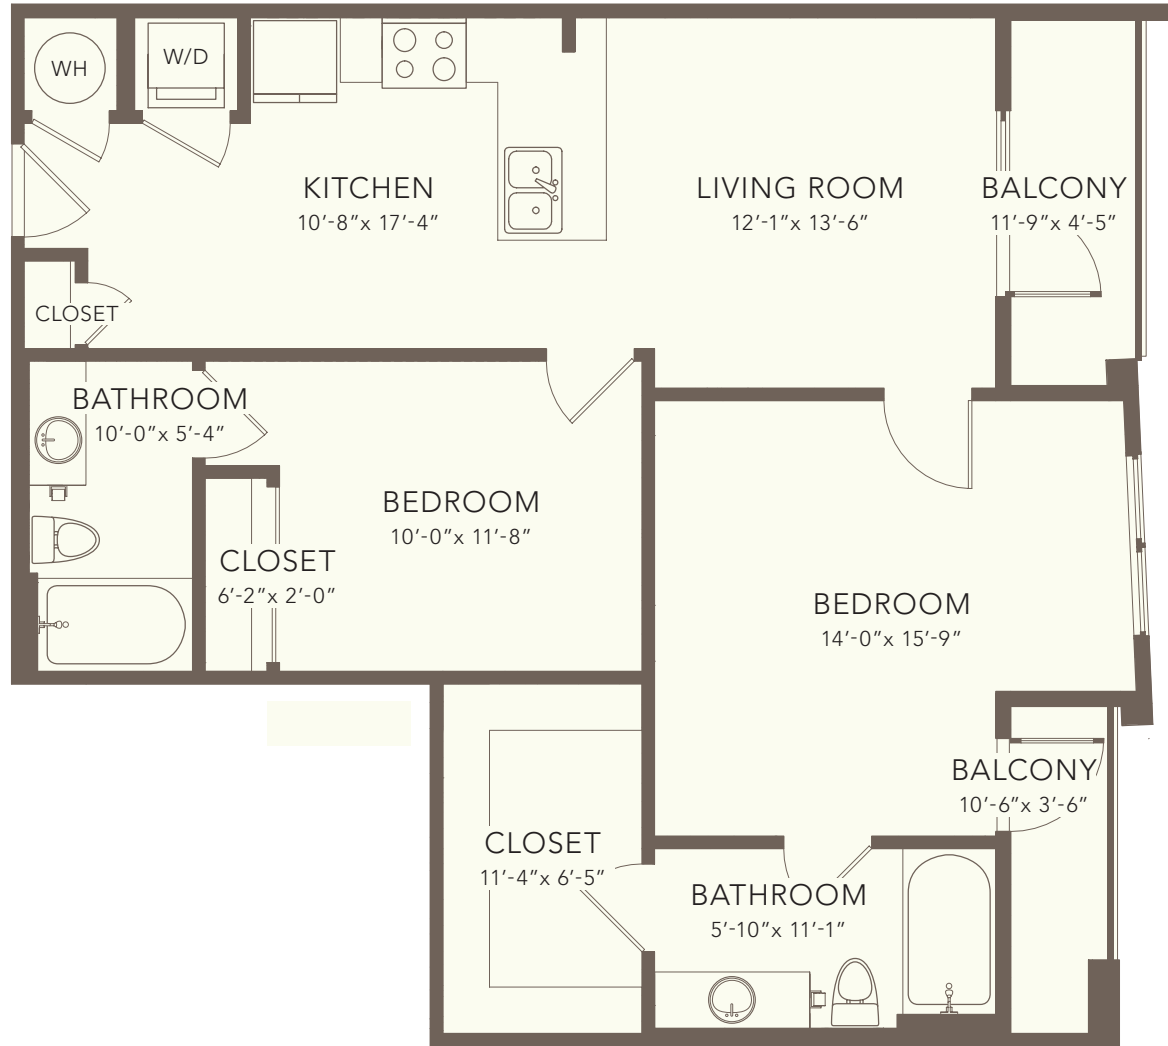

B3

2 BED | 2 BATH | INTERIOR 957 SF | EXTERIOR 55 SF | TOTAL 1,012 SF

THE
DALLAS
ON ELLISTON

NOTES: