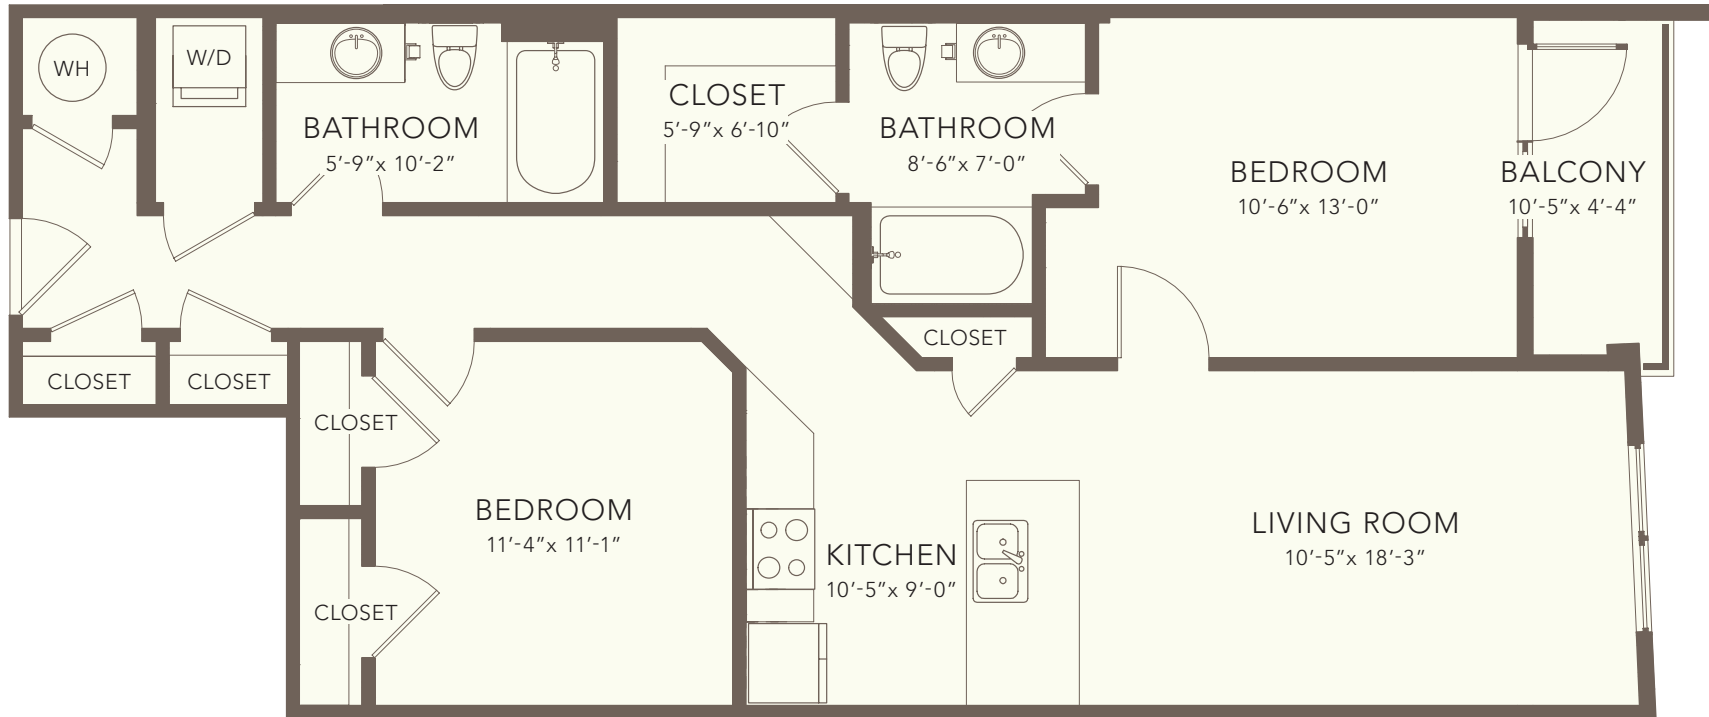

B2

2 BED | 2 BATH | INTERIOR 993 SF | EXTERIOR 50 SF | TOTAL 1,043 SF

THE
DALLAS
ON ELLISTON

NOTES: