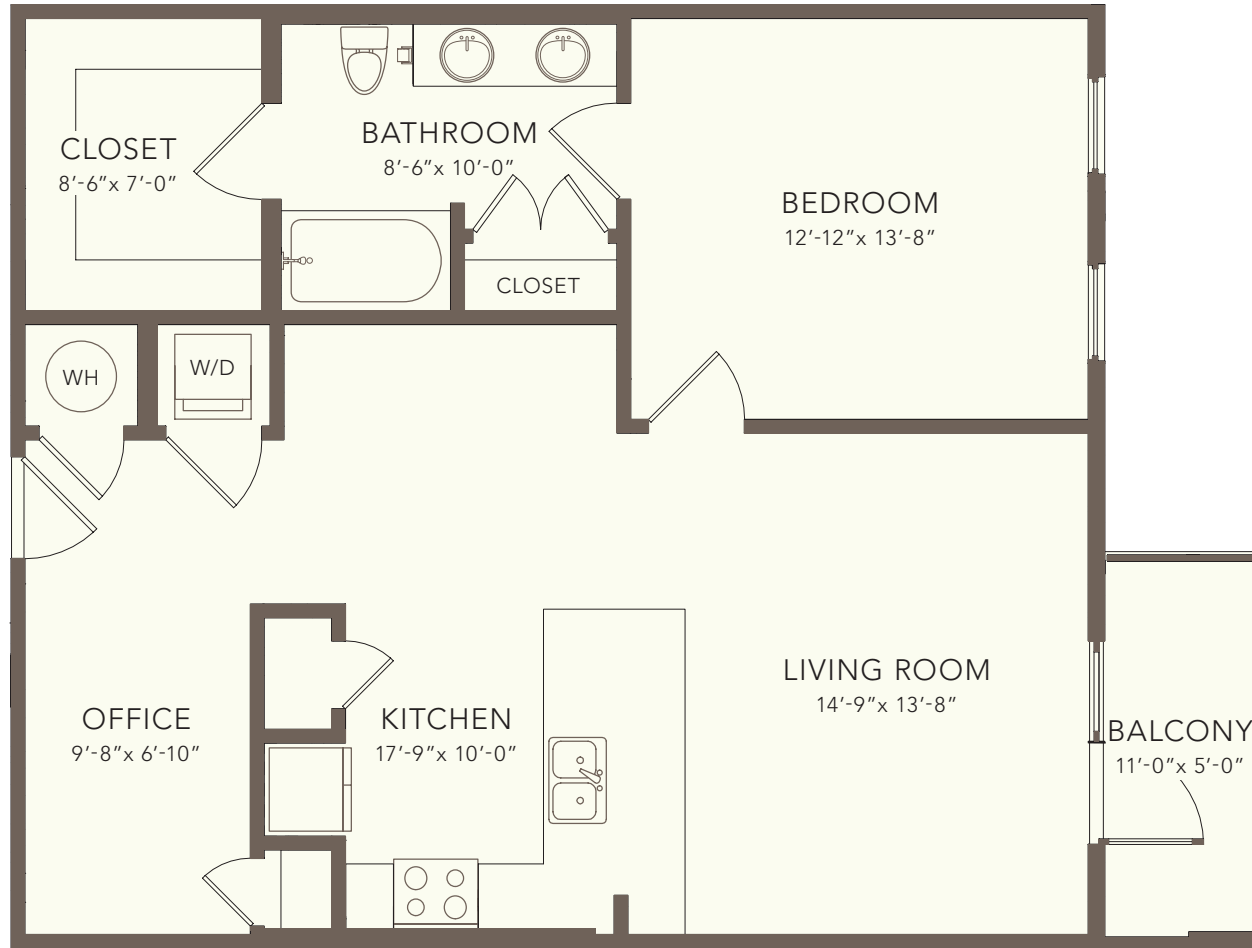

A7

1 BED | 1 BATH | INTERIOR 885 SF | EXTERIOR 54 SF | TOTAL 939 SF

THE
DALLAS
ON ELLISTON

NOTES: