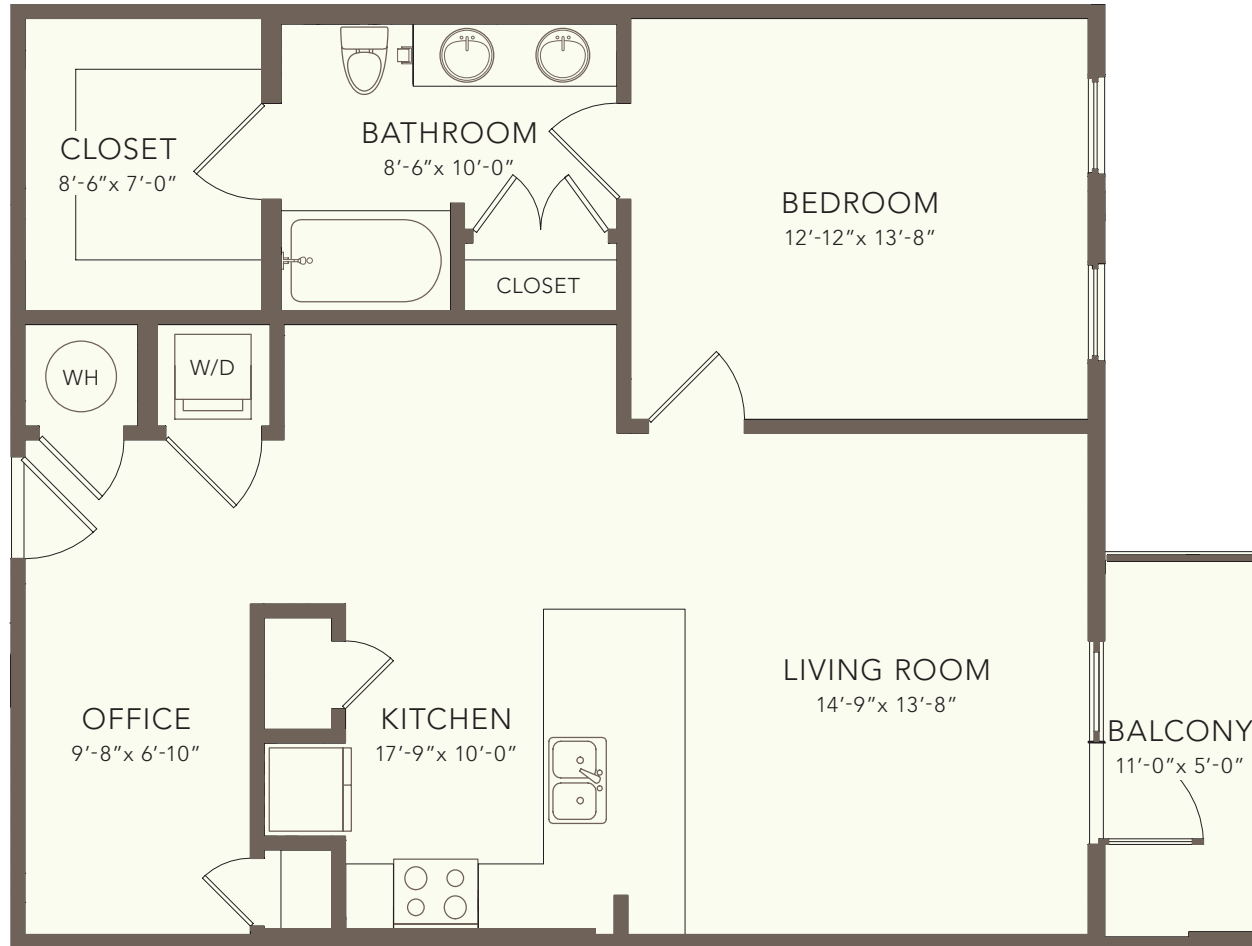

A7

1 BED | 1 BATH | INTERIOR 885 SF | EXTERIOR 54 SF | TOTAL 939 SF

THE  
DALLAS  
ON ELLISTON

NOTES: