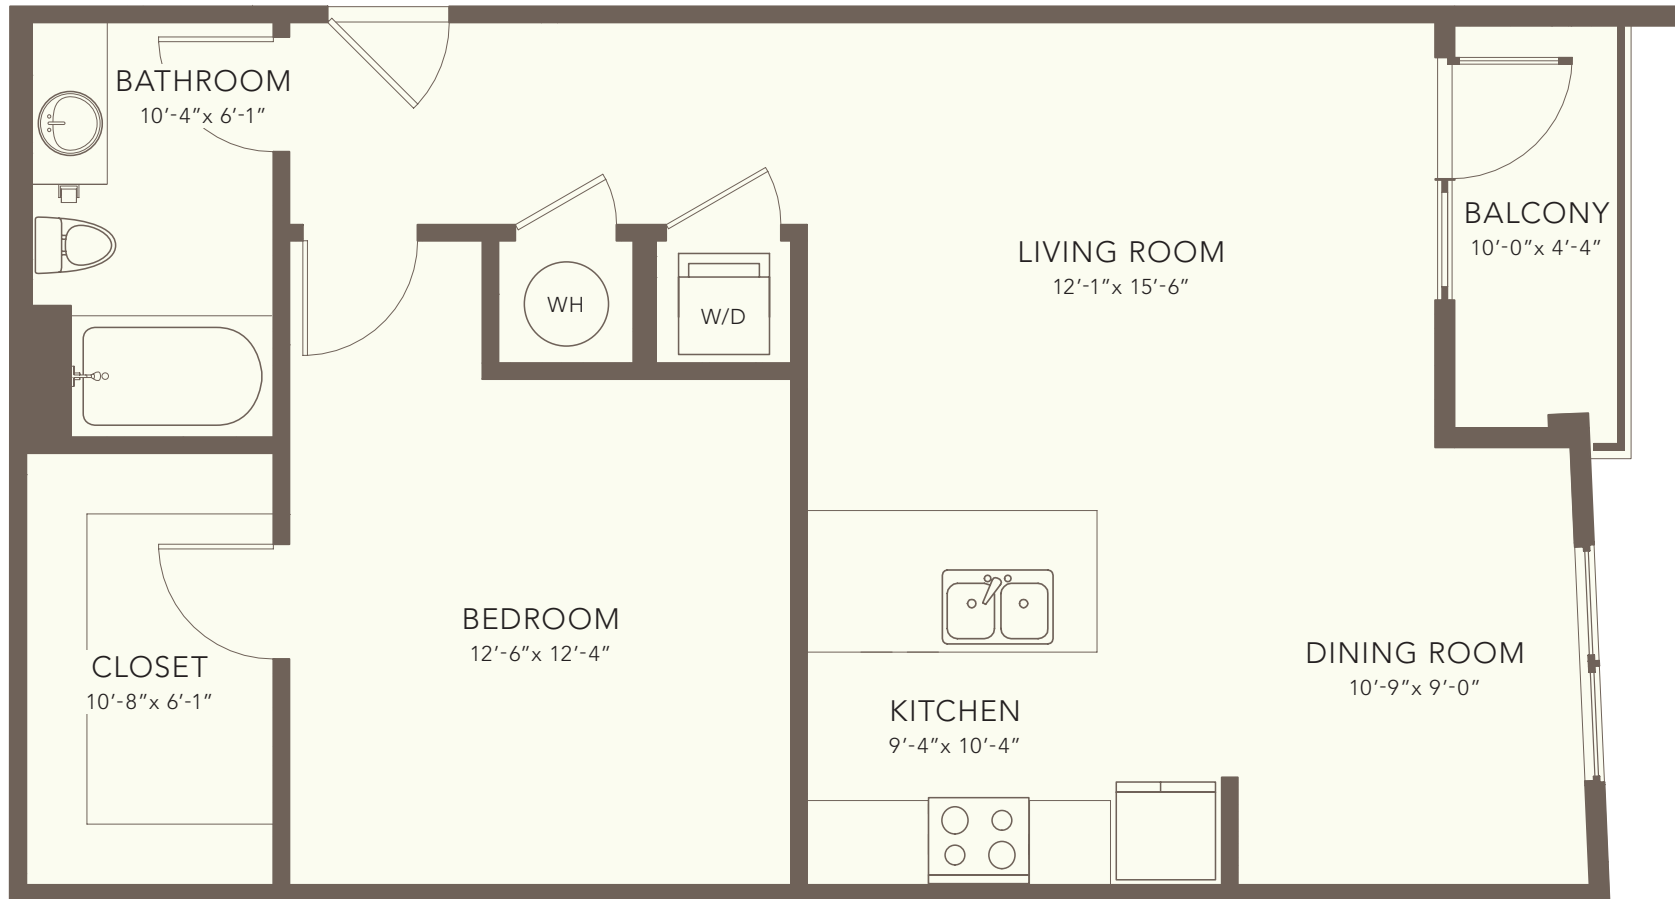

A6

1 BED | 1 BATH | INTERIOR 825 SF | EXTERIOR 48 SF | TOTAL 873 SF

THE  
DALLAS  
ON ELLISTON

NOTES: