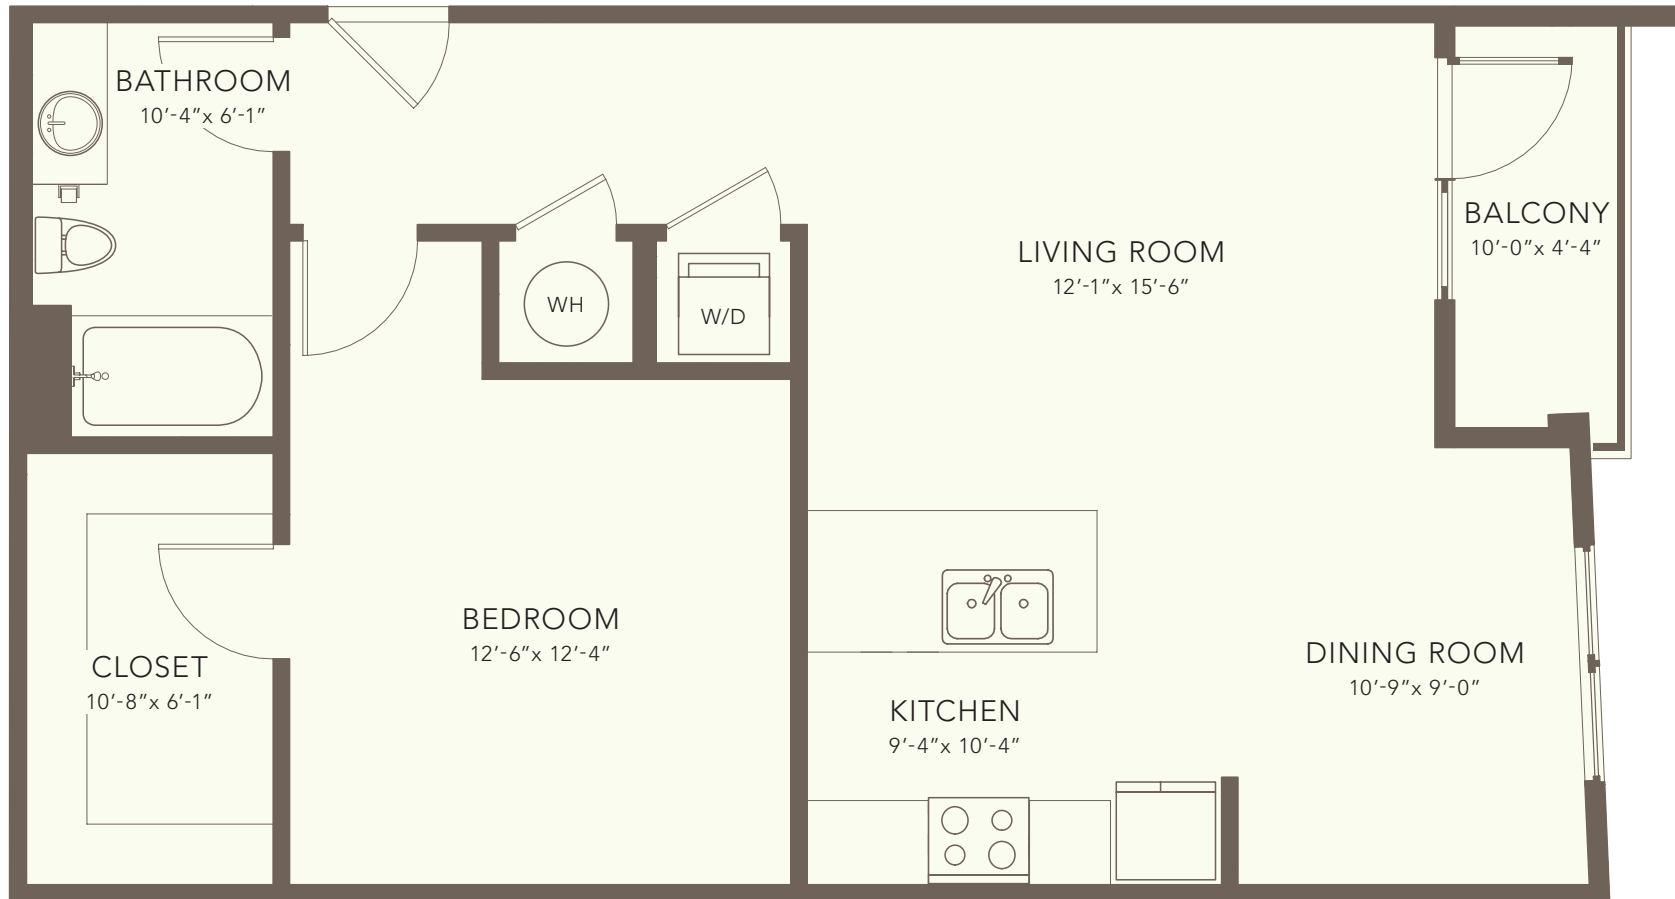

A6

1 BED | 1 BATH | INTERIOR 825 SF | EXTERIOR 48 SF | TOTAL 873 SF

THE
DALLAS
ON ELLISTON

NOTES: