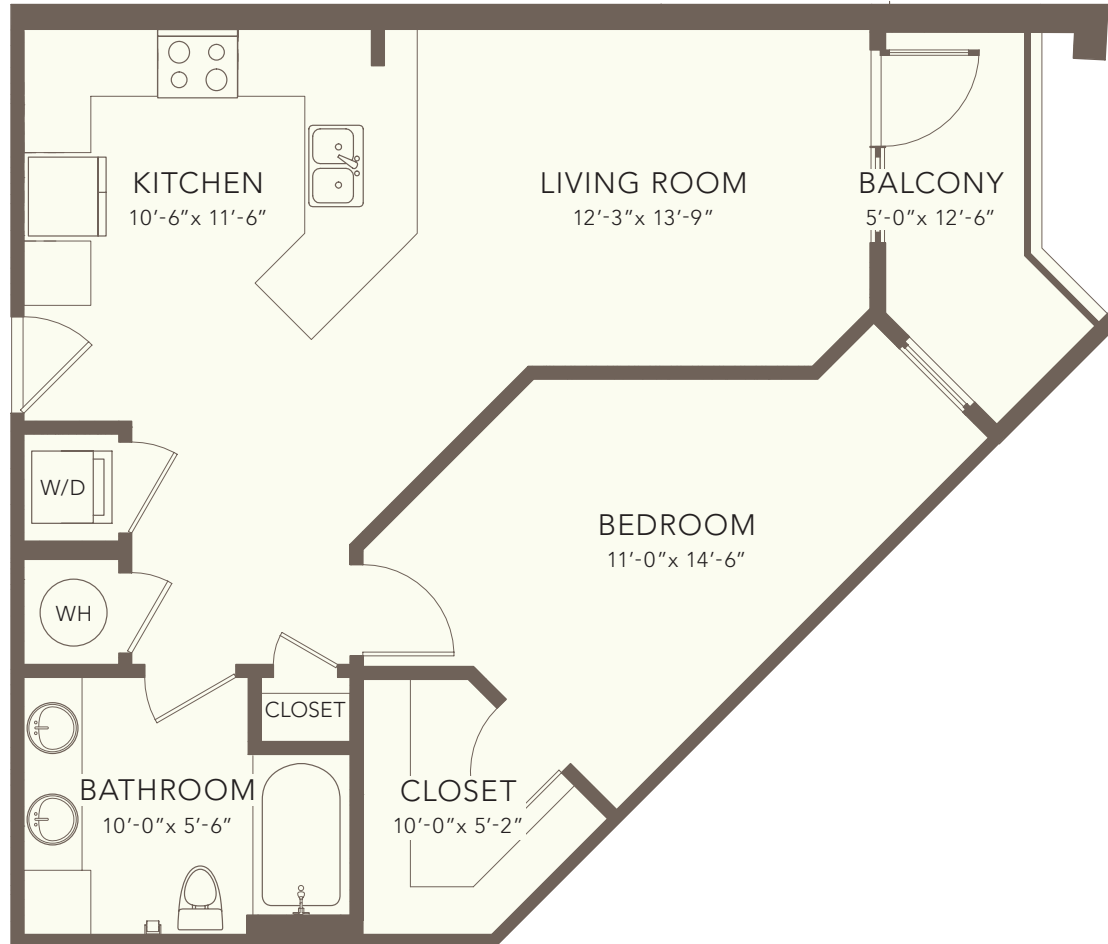

A5

1 BED | 1 BATH | INTERIOR 721 SF | EXTERIOR 63 SF | TOTAL 784 SF

THE
DALLAS
ON ELLISTON

NOTES: