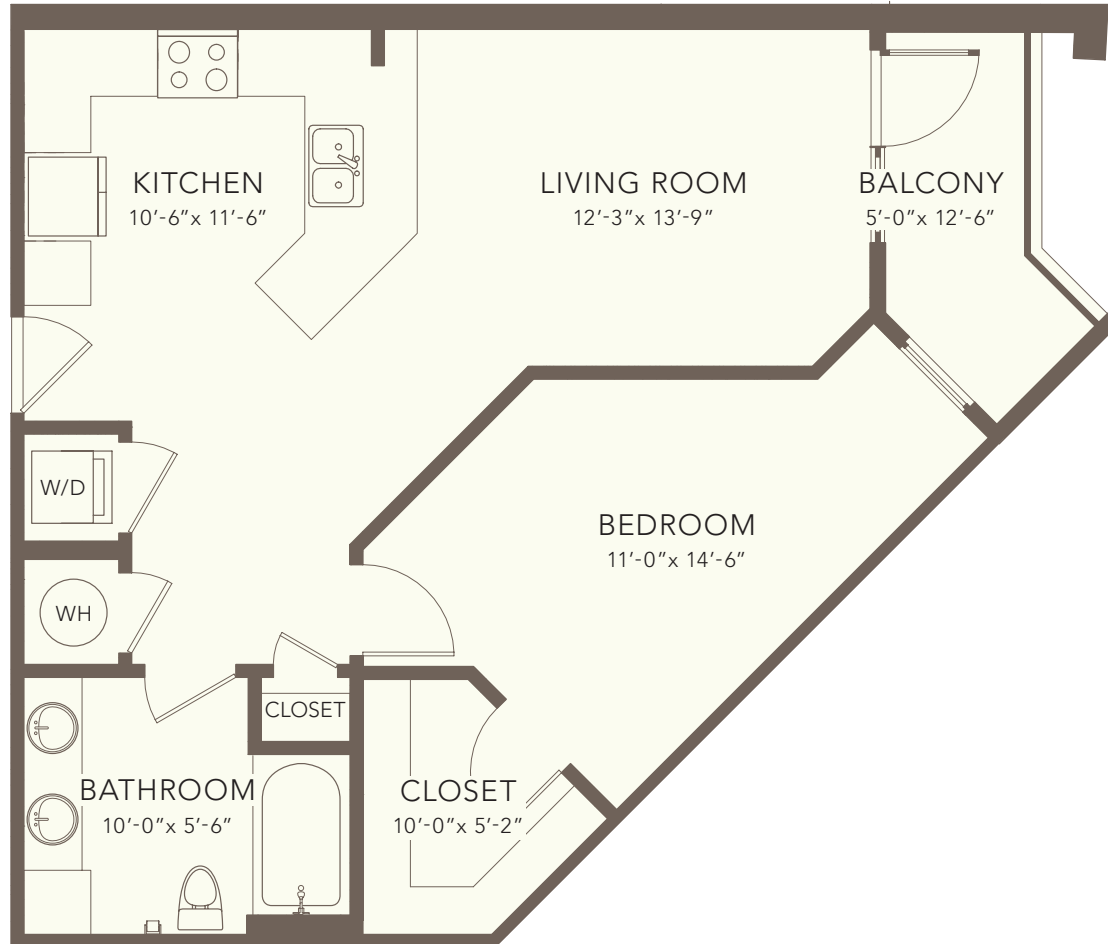

A5

1 BED | 1 BATH | INTERIOR 721 SF | EXTERIOR 63 SF | TOTAL 784 SF

THE  
DALLAS  
ON ELLISTON

NOTES: