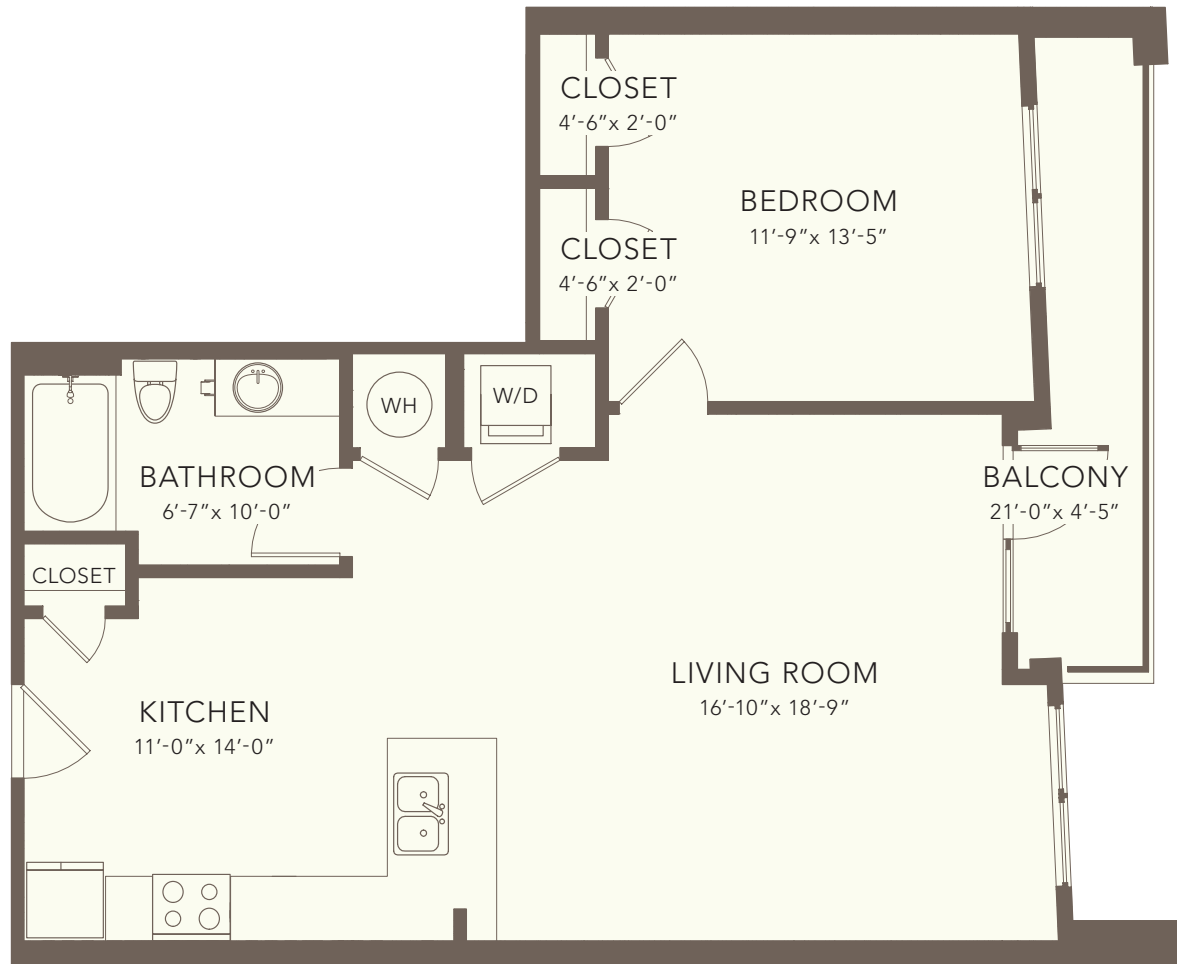

A4

1 BED | 1 BATH | INTERIOR 821 SF | EXTERIOR 86 SF | TOTAL 907 SF

THE  
DALLAS  
ON ELLISTON

NOTES: