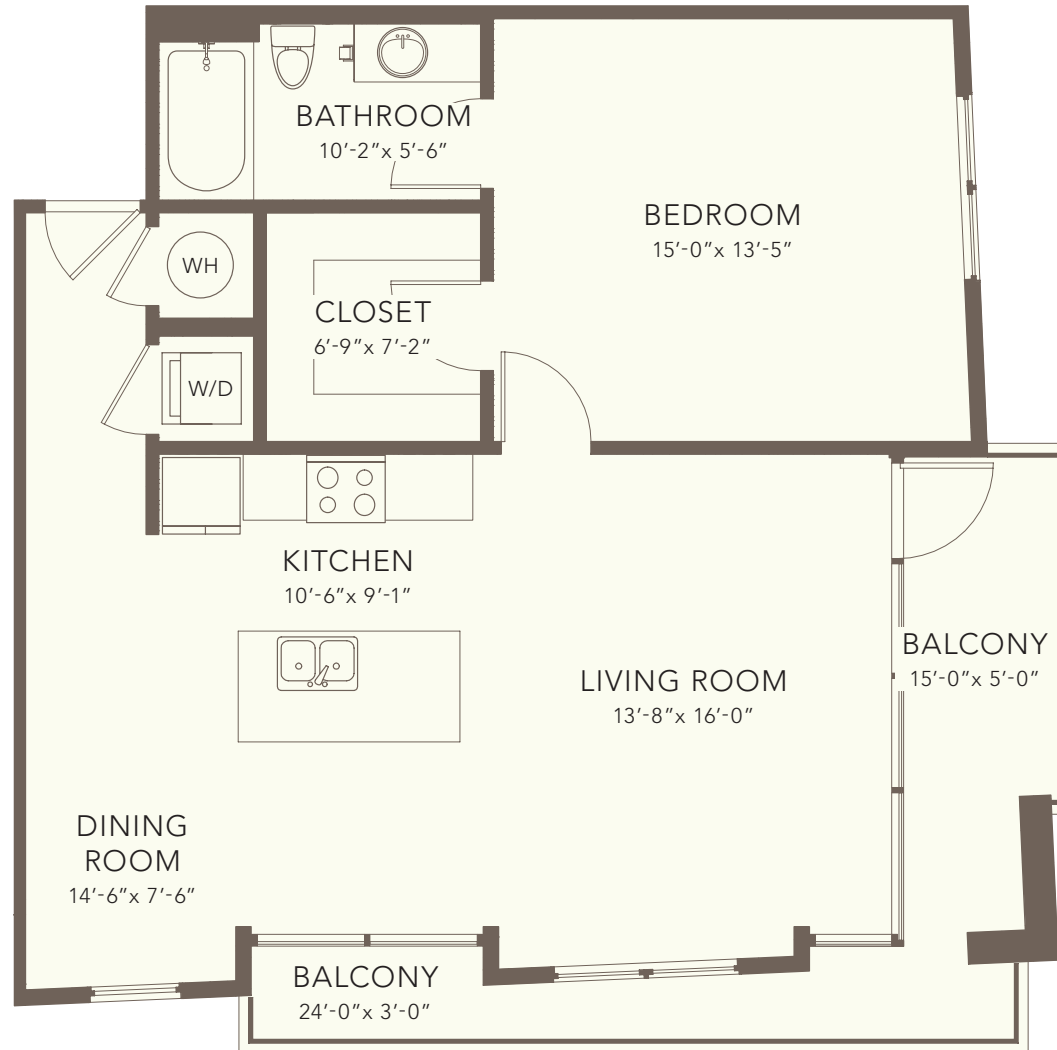

A3

1 BED | 1 BATH | INTERIOR 857 SF | EXTERIOR 159 SF | TOTAL 1,016 SF

THE
DALLAS
ON ELLISTON

NOTES: