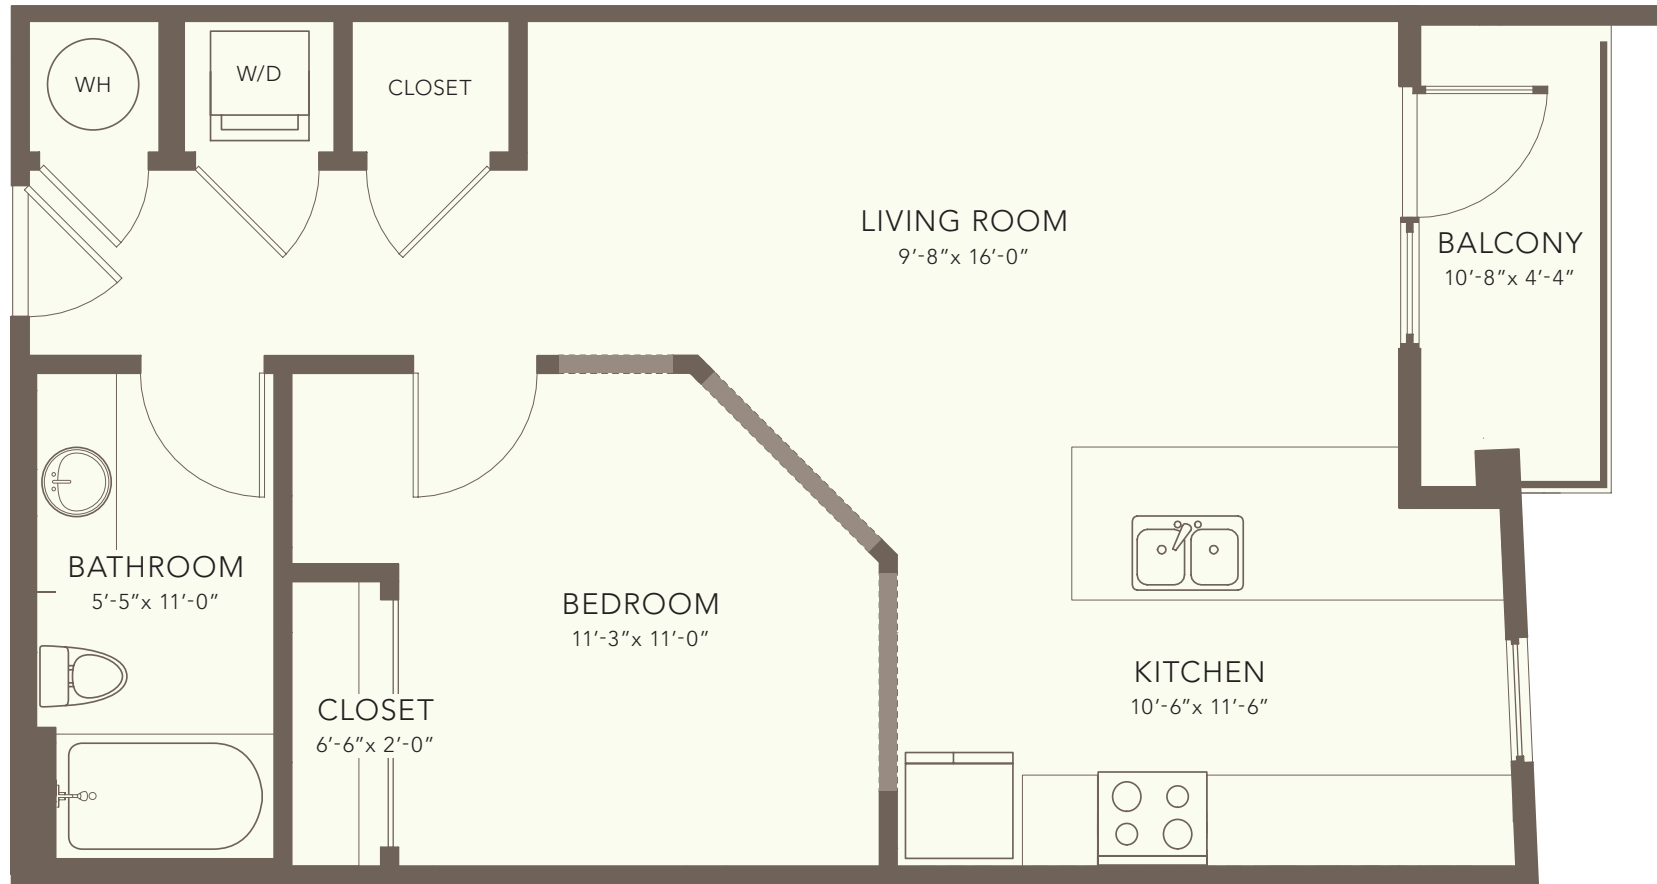

A2

1 BED | 1 BATH | INTERIOR 663 SF | EXTERIOR 48 SF | TOTAL 711 SF

THE
DALLAS
ON ELLISTON

NOTES: