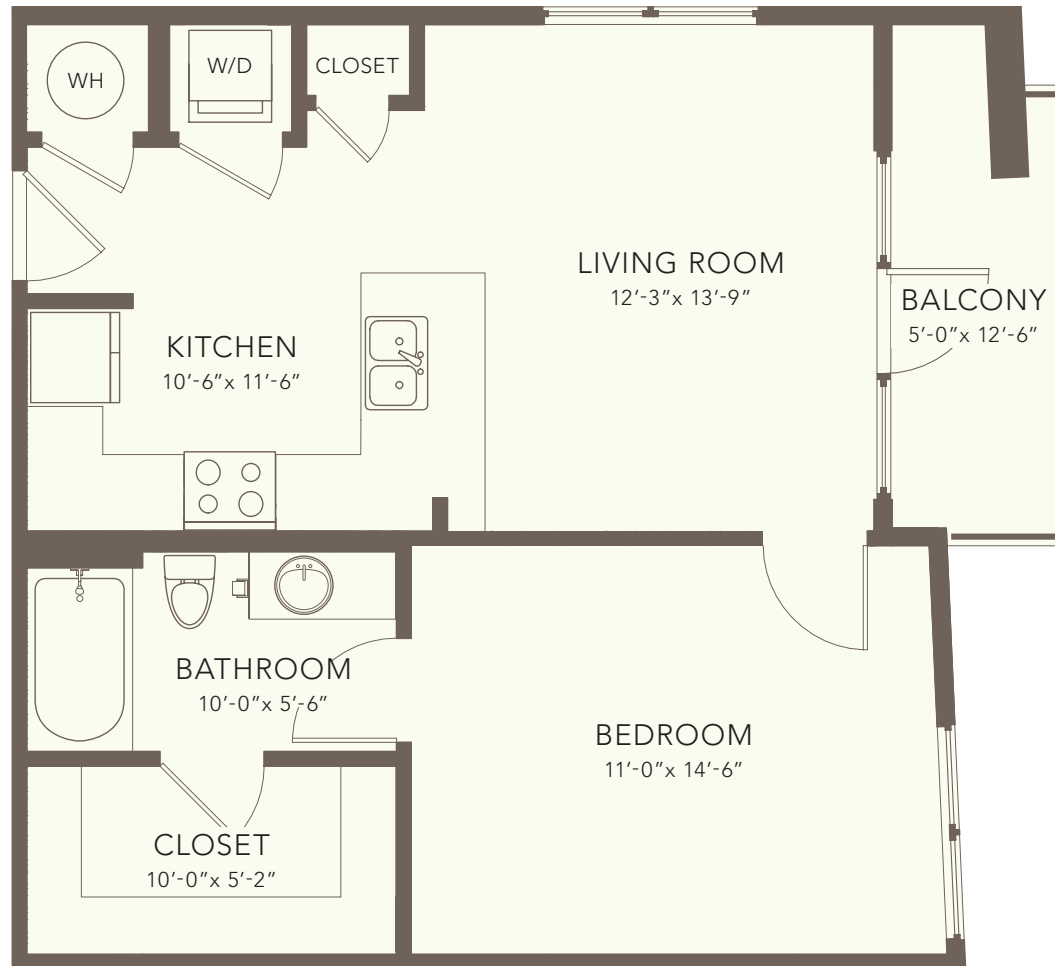

A1

1 BED | 1 BATH | INTERIOR 638 SF | EXTERIOR 69 SF | TOTAL 707 SF

NOTES: